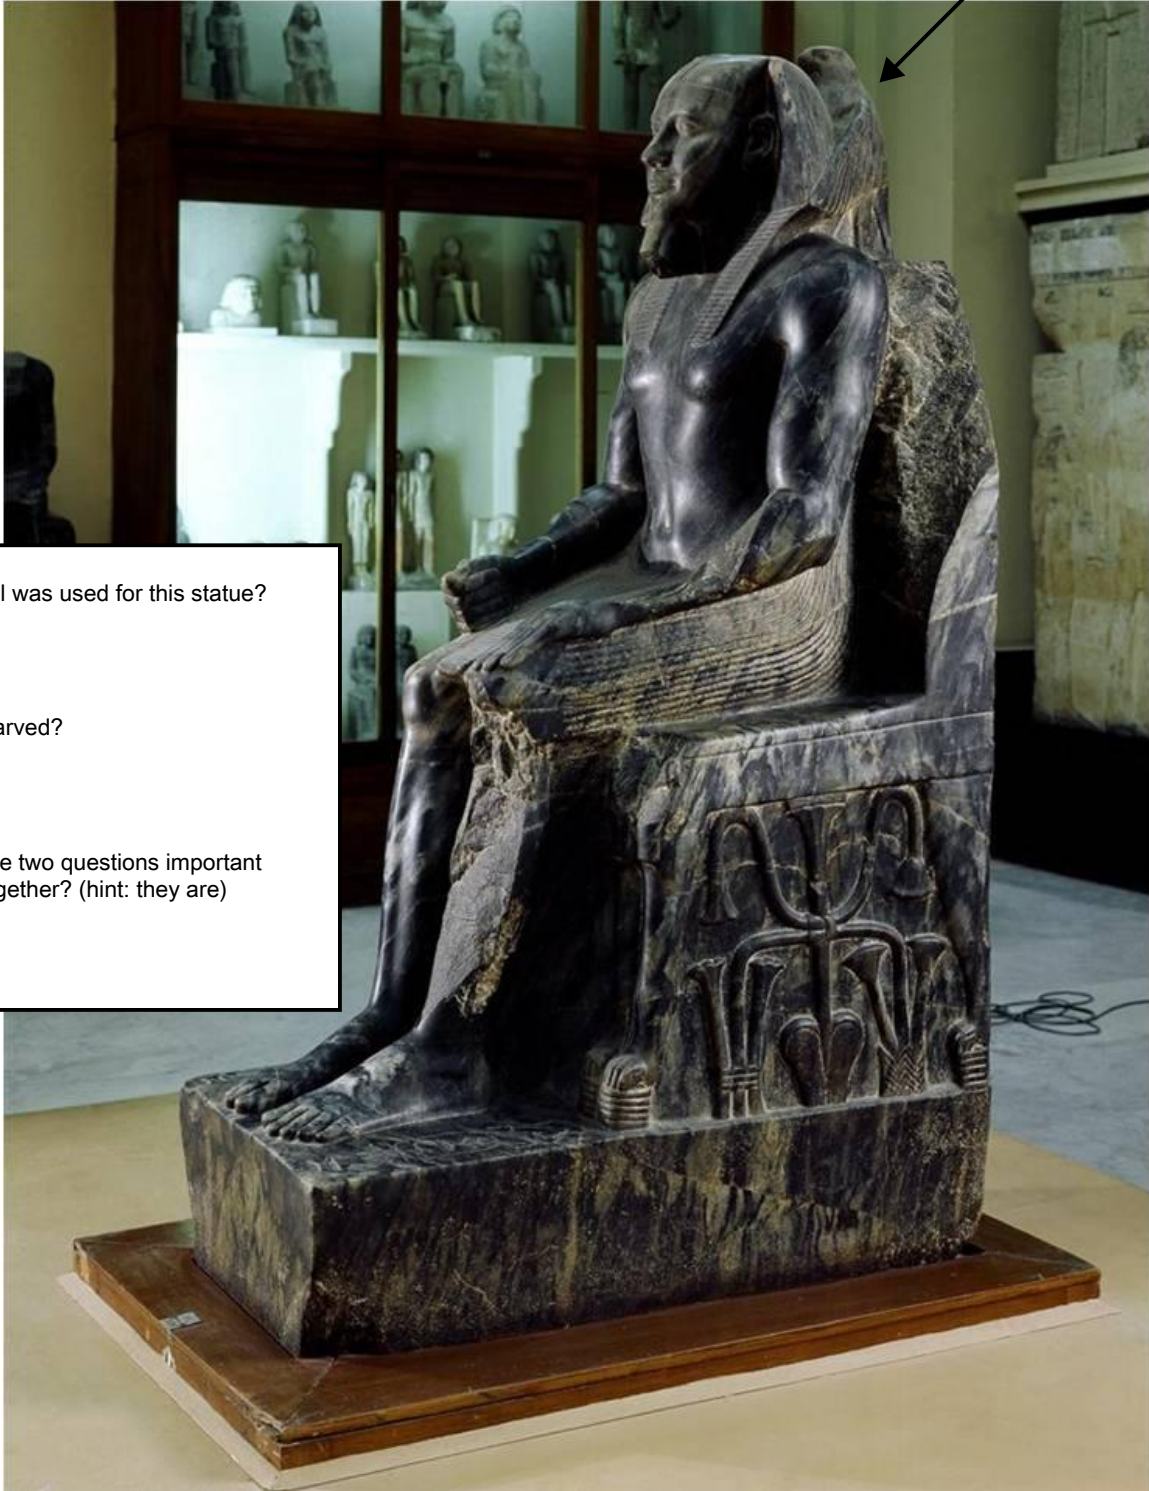

Who is behind Khafre?

What material was used for this statue?

How was it carved?

Why are these two questions important and linked together? (hint: they are)

Why do you think this statue was made? What messages was it meant to send? Who would have seen it?